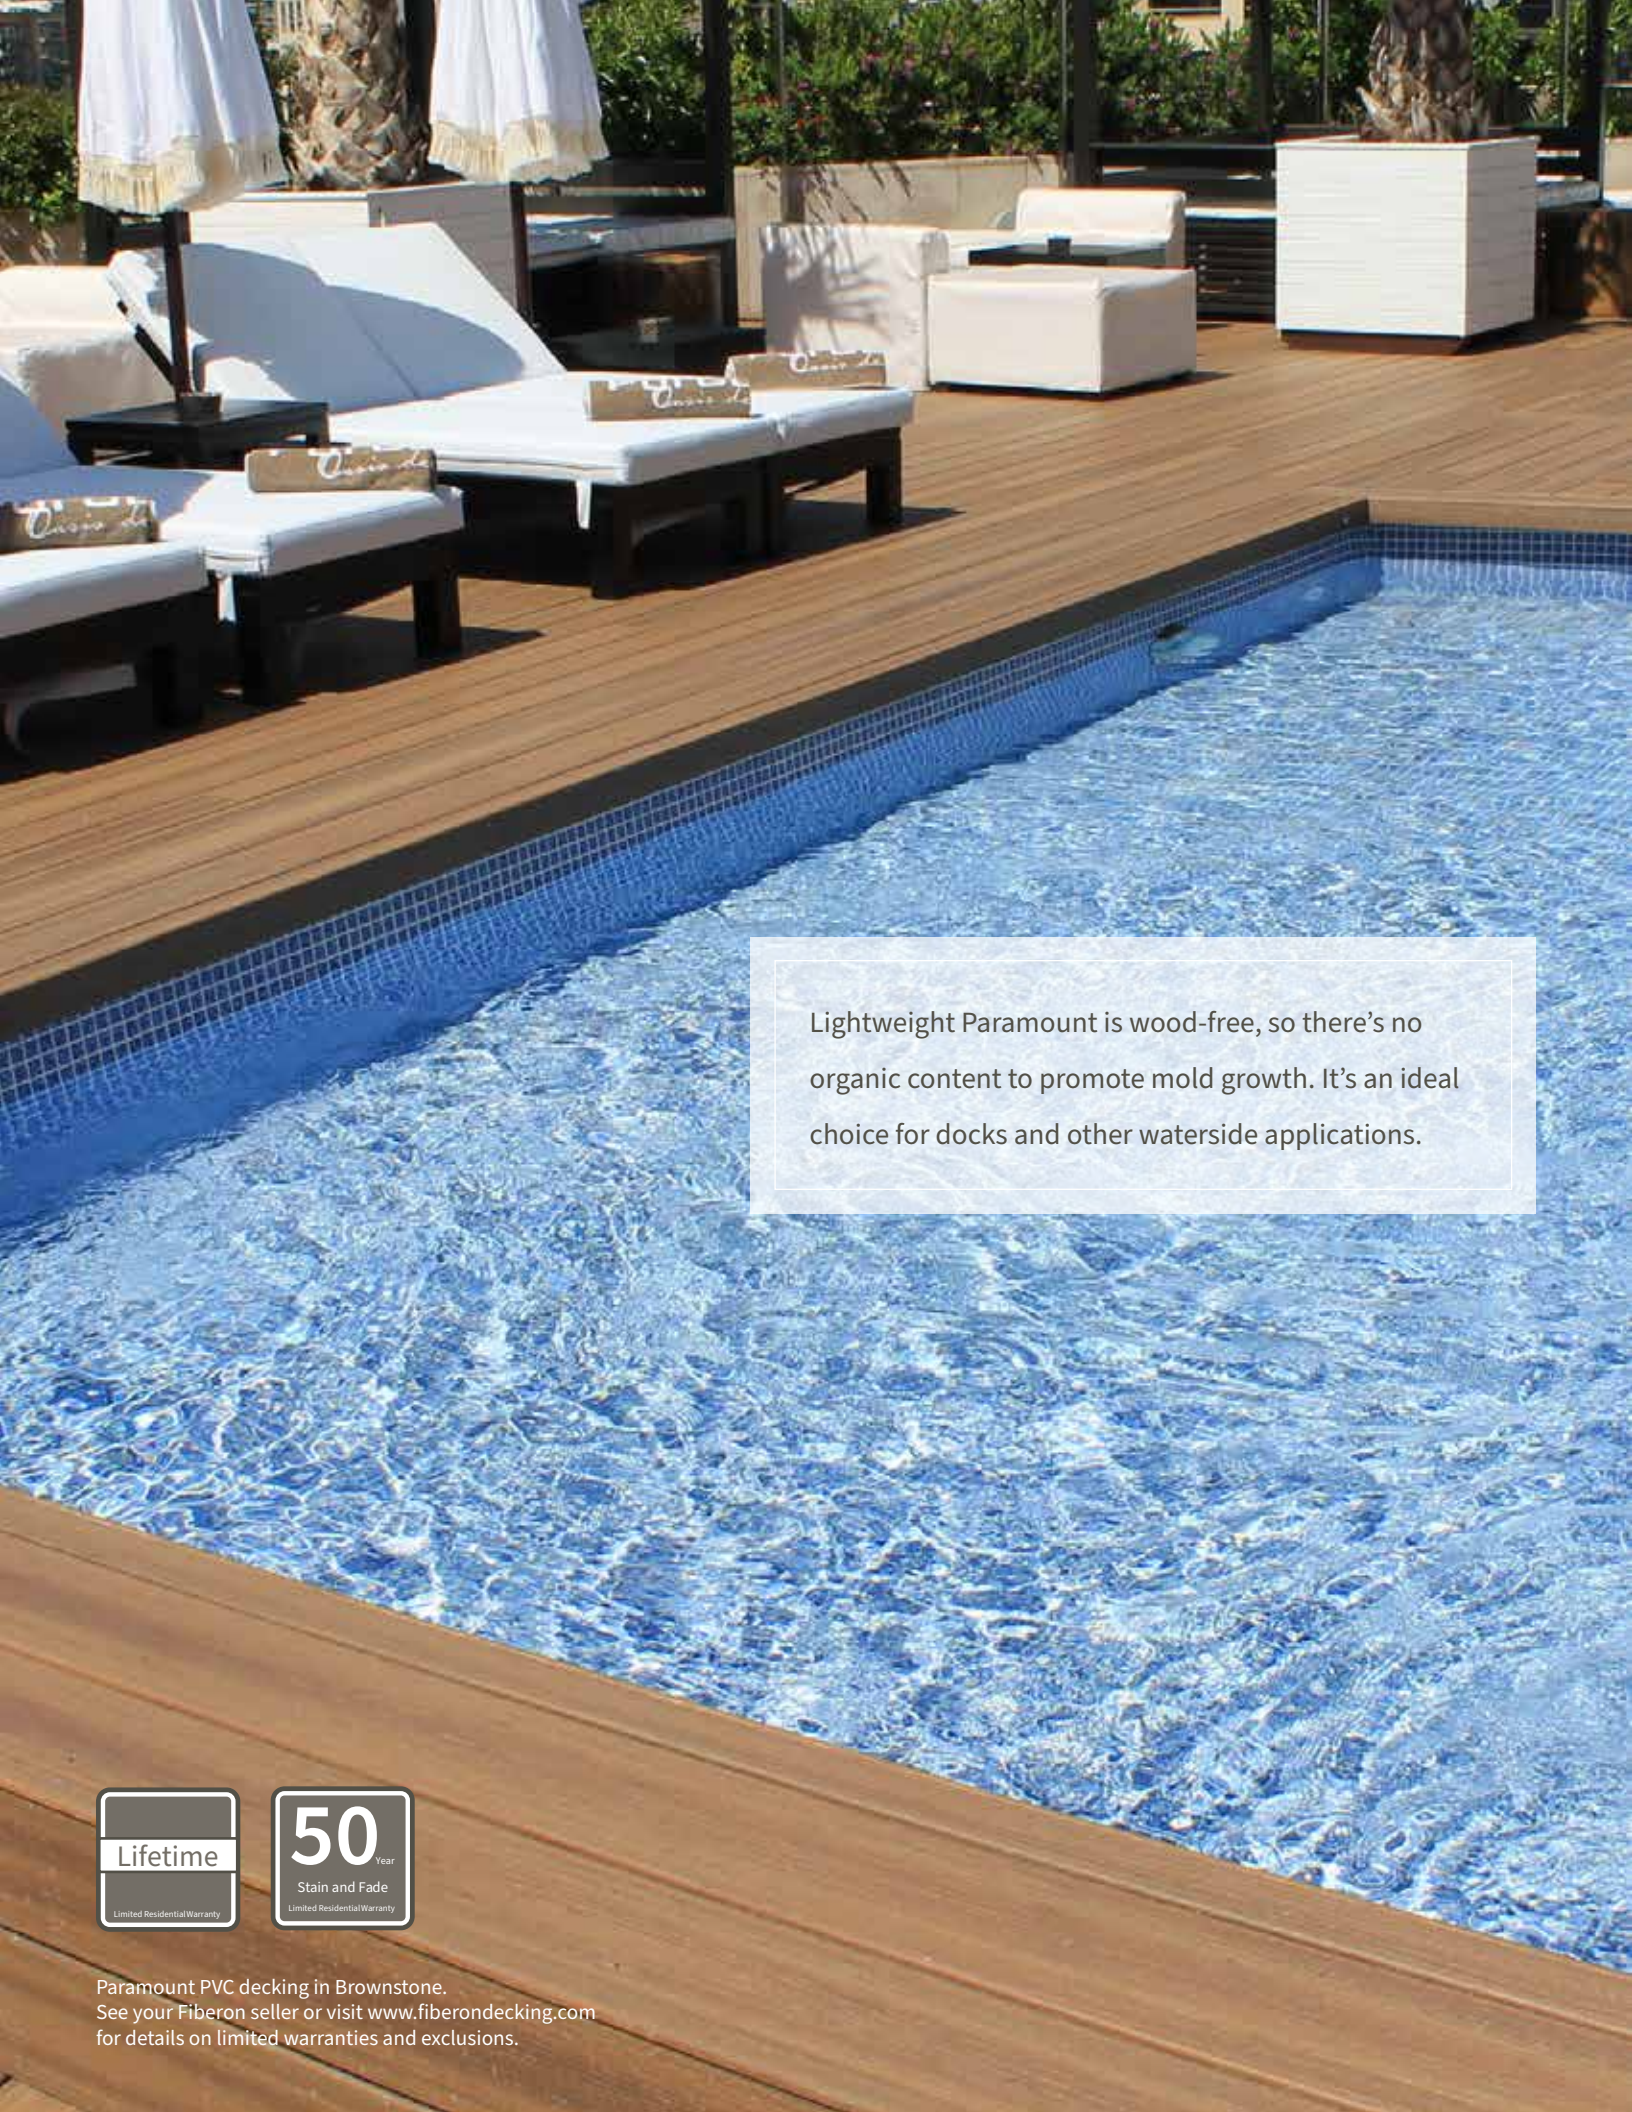

Grooved Edge = 1 in. x 5.5 in.
Lengths: 12 ft., 16 ft. and 20 ft.

Fascia: .50 in. x 11.75 in. x 12 ft.

Lightweight Paramount is wood-free, so there's no organic content to promote mold growth. It's an ideal choice for docks and other waterside applications.