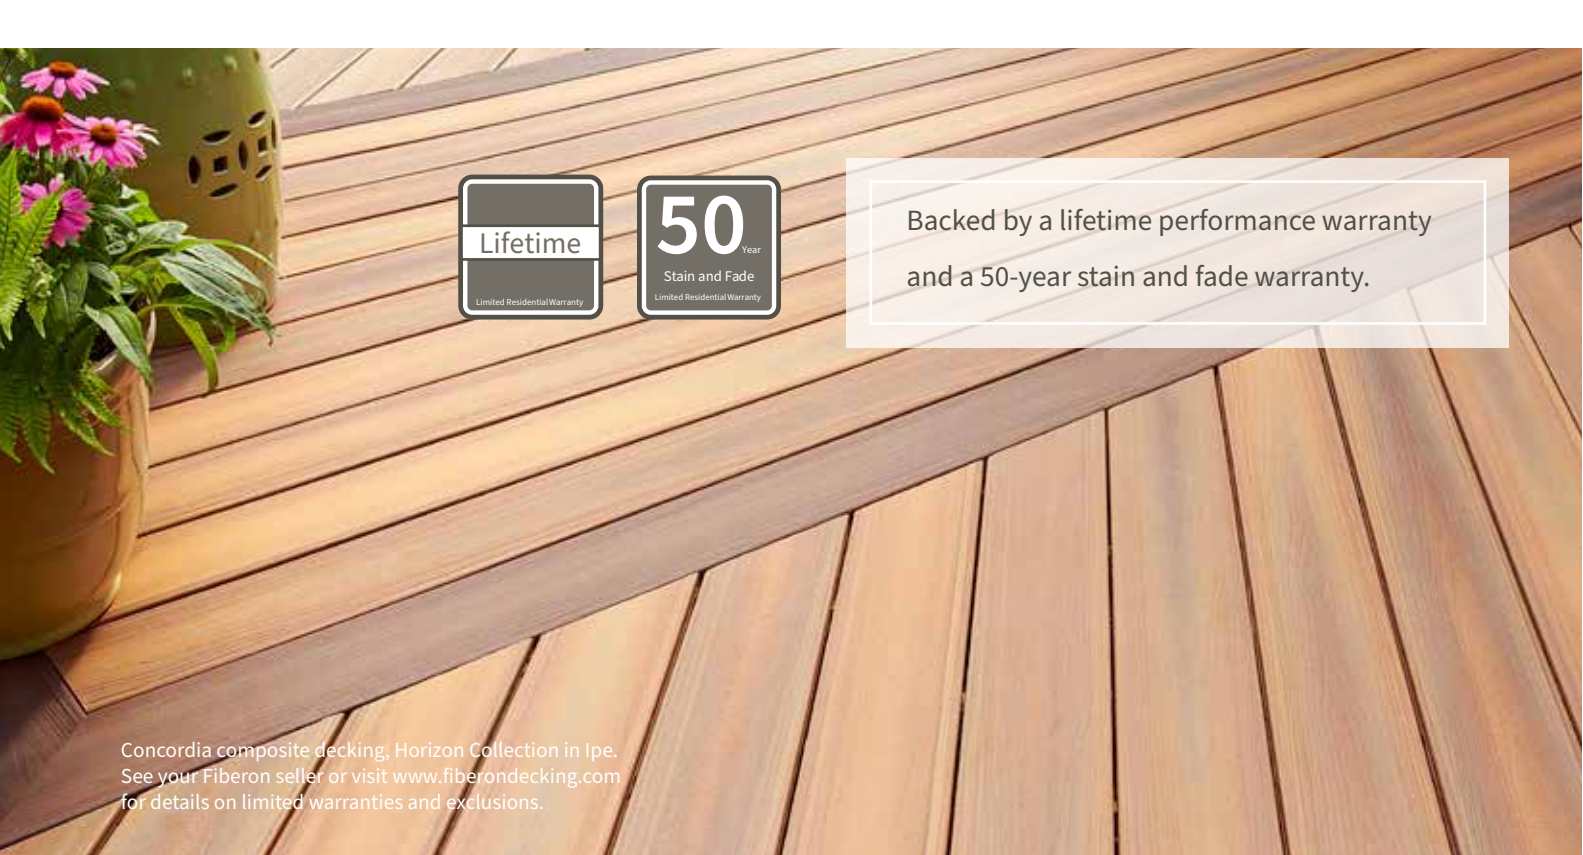

Square Edge = .935 in. x 5.4 in.
Lengths: 12 ft., 16 ft. and 20 ft.

Grooved Edge = .935 in. x 5.4 in.
Lengths: 12 ft., 16 ft. and 20 ft.

Fascia: .75 in. x 11.25 in. x 12 ft.

Riser Board: .75 in. x 7.25 in. x 12 ft.