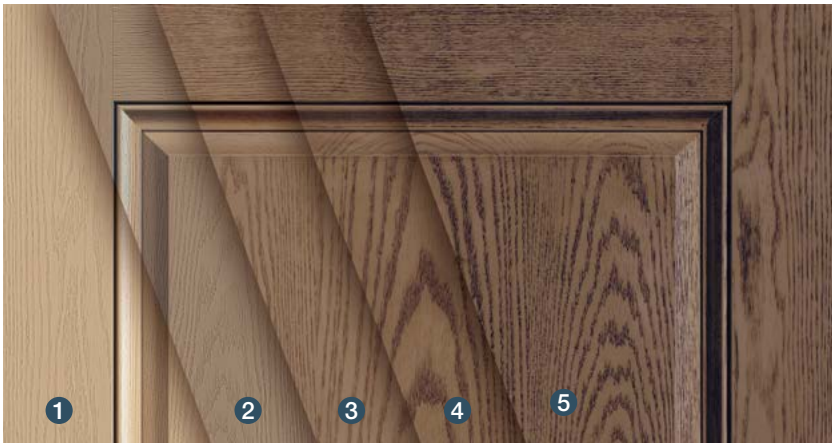

10 YEAR
LIMITED
WARRANTY
TRANSFERABLE
Classic Craft

10 YEAR
LIMITED
WARRANTY

Durable
Topcoat

Professional
Application

A handcrafted step-by-step process.

- 1 It starts with the realistic wood grains of a Thermo-Tru door, composite door frame or door surround.
- 2 A base coat provides an even, consistent color across the surface.
- 3 A wiping stain enhances the base coat while adding dimension to reflect the natural beauty of wood.
- 4 A durable topcoat enhances the high-definition color while protecting against scratches and color fading.
- 5 A second application of the topcoat provides added durability and optimal sheen for a high-end look.

Top: Pulse Ari, Reeded Glass with Flat Lite Frame, Door – FC83XK, Finish – Acorn

Note: See your Thermo-Tru seller for details on the PrismaGuard limited warranty and exclusions.

Wildflower Honey

Classic Craft,
Fir Grain