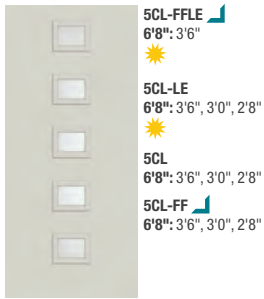

Privacy / Low-E / Clear

5CL-FFLE
6'8": 3'6"

5CL-LE
6'8": 3'6", 3'0", 2'8"

5CL
6'8": 3'6", 3'0", 2'8"

5CL-FF
6'8": 3'6", 3'0", 2'8"

Profiles
5( )-FF
(XG, XE, XC, XR)
6'8": 3'6"