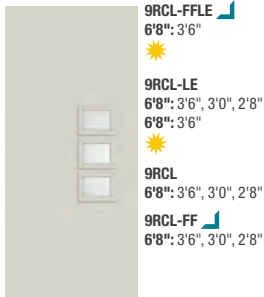

Profiles
5R()-FF
(XG, XE, XC, XR)
6'8": 3'6"

Privacy / Low-E / Clear

9LCL-FFLE
6'8": 3'6"

9LCL-LE
6'8": 3'6", 3'0", 2'8"
6'8": 3'6"

9LCL
6'8": 3'6", 3'0", 2'8"

9LCL-FF
6'8": 3'6", 3'0", 2'8"

Profiles
9L()-FF
(XG, XE, XC, XR)
6'8": 3'6"

Privacy / Low-E / Clear

9CL-FFLE
6'8": 3'6"

9CL-LE
6'8": 3'6", 3'0", 2'8"
6'8": 3'6"

9CL
6'8": 3'6", 3'0", 2'8"

9CL-FF
6'8": 3'6", 3'0", 2'8"

Profiles
9()-FF
(XG, XE, XC, XR)
6'8": 3'6"

Privacy / Low-E / Clear