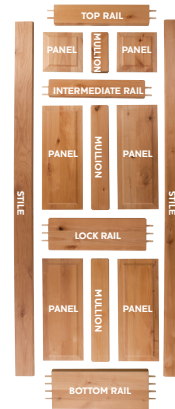

OPTIONS

QUALITY CRAFTSMANSHIP. SUPERIOR PERFORMANCE.

Woodgrain Doors' exquisite collection offers a unique combination of beauty and durability. Built upon our superior, quality craftsmanship, we uphold the industry's highest standard of authentic stile and rail construction. With thousands of door designs, styles and configurations to choose from, you'll find the perfect door to complement your unique style.

Stile and rail door construction:

CHOOSE A DOOR TYPE

BIFOLD DOORS

Woodgrain's bifold doors are crafted with state-of-the-art technology to ensure consistent precision assembly. Bifold doors are ideal for smaller spaces, including closets, laundry rooms and any area where space is at a premium. Bifold doors come with all the necessary hardware for installation.

CAFÉ DOORS

Woodgrain's café doors admit light and ventilation, and provide minimal privacy. The café doors come as a pair and swings open – in and out – in both directions for easy flow.

CRAFTSMAN DOORS

Make a memorable first impression with a Woodgrain craftsman door. The collection of exterior doors is built with unsurpassed craftsmanship and extensive design and glass options offering natural warmth and beauty to your home. All craftsman doors are built with true divided lite construction (TDL) and Low E glass, meaning that each pane of glass is a unique piece of glass providing better protection and easier finishing.

DECORATIVE GLASS DOORS

Customize your home with Woodgrain's interior decorative glass doors. Choose from geometric patterns in a variety of styles and finishes.

DESIGN COLLECTION PRIMED MDF DOORS

The Woodgrain design collection of medium density fiberboard (MDF) includes infinite options including personalized options with our auto-CAD technology. Available in fire-rated options. California 93120 CARB Compliant for Formaldehyde Phase 2.

FLAT PANEL DOORS

Woodgrain offers interior flat panel doors in a variety of wood species. Flat panel doors offer crisp lines and provide a versatile look that complements both modern and traditional interiors. Available in fire rated options.