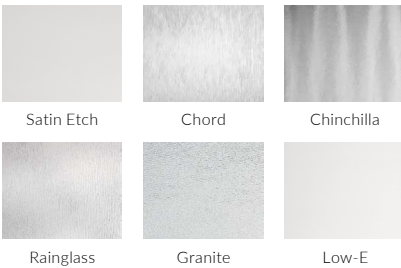

Reeded Privacy & Textured Glass

The clean lines of Reeded glass bring a modern look to the home, featuring a vertical, linear texture. Reeded glass provides ample natural light while maintaining moderate privacy.

Classic Craft®

Fiber-Classic® / Smooth-Star® / Profiles™ / Traditions / Pulse®

Privacy Rating

1 Clear **7** Opaque 10

Shaker Style Doors & Sidelites for Fiber-Classic® Mahogany Collection™

Rooted in Americana with recognizable ties to Craftsman design, 6'8" Shaker-style doors are now available in a rich Mahogany grain.

Available Configurations

Available Glass Options

Walnut-Grained Flush Doors

for Classic Craft® Visionary Collection™

Classic Craft Visionary Collection Walnut-grained flush doors walk the line between retro and contemporary while embracing minimalist details on a premium scale.

Available Configurations

Available Glass Options

Satin Etch

Chord

Rainglass

Granite

Low-E