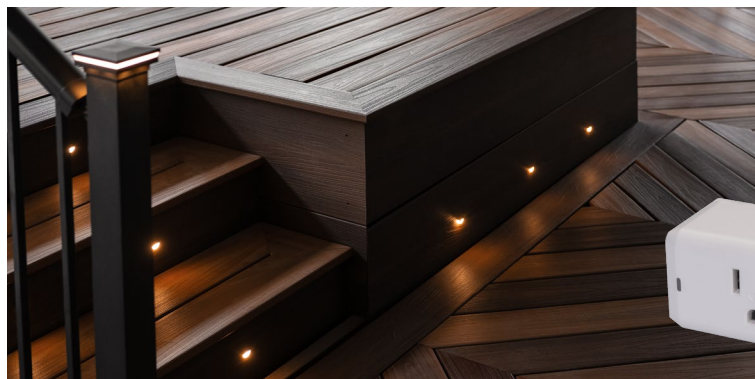

2022 PRODUCT ANNOUNCEMENT

New Paramount Color and Updated Railing/Lighting Accessories

Paramount PVC decking is now available in two color collections—Hearth and Mantel

The Hearth Collection features two stunning multi-tonal hues: Brownstone and Sandstone

The Mantel Collection offers value-priced, solid colors: Clay (new for 2022) and Mineral

Note: Flagstone color discontinued in 2022

Brownstone

Sandstone

Mineral

Clay

Clay from Mantel Collection

Composite Post Sleeves and Accessories

- 4-in. post sleeves provide a slim profile design that coordinates with CountrySide and Brio railing
- 4-in. and 5-in. pyramid and flat post caps allow for seamless variations between lit and non-lit post caps