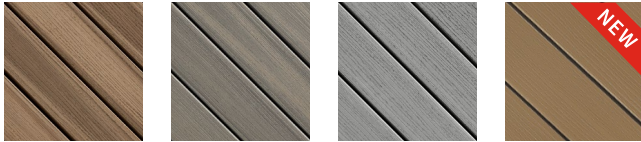

2022 PRODUCT ANNOUNCEMENT

New Paramount Color and Updated Railing/Lighting Accessories

Paramount PVC decking is now available in two color collections—Hearth and Mantel

The Hearth Collection features two stunning multi-tonal hues: Brownstone and Sandstone

The Mantel Collection offers value-priced, solid colors: Clay (new for 2022) and Mineral

Note: Flagstone color discontinued in 2022

Brownstone

Sandstone

Mineral

Clay

Clay from Mantel Collection

Composite Post Sleeves and Accessories

- 4-in. post sleeves provide a slim profile design that coordinates with CountrySide and Brio railing
- 4-in. and 5-in. pyramid and flat post caps allow for seamless variations between lit and non-lit post caps